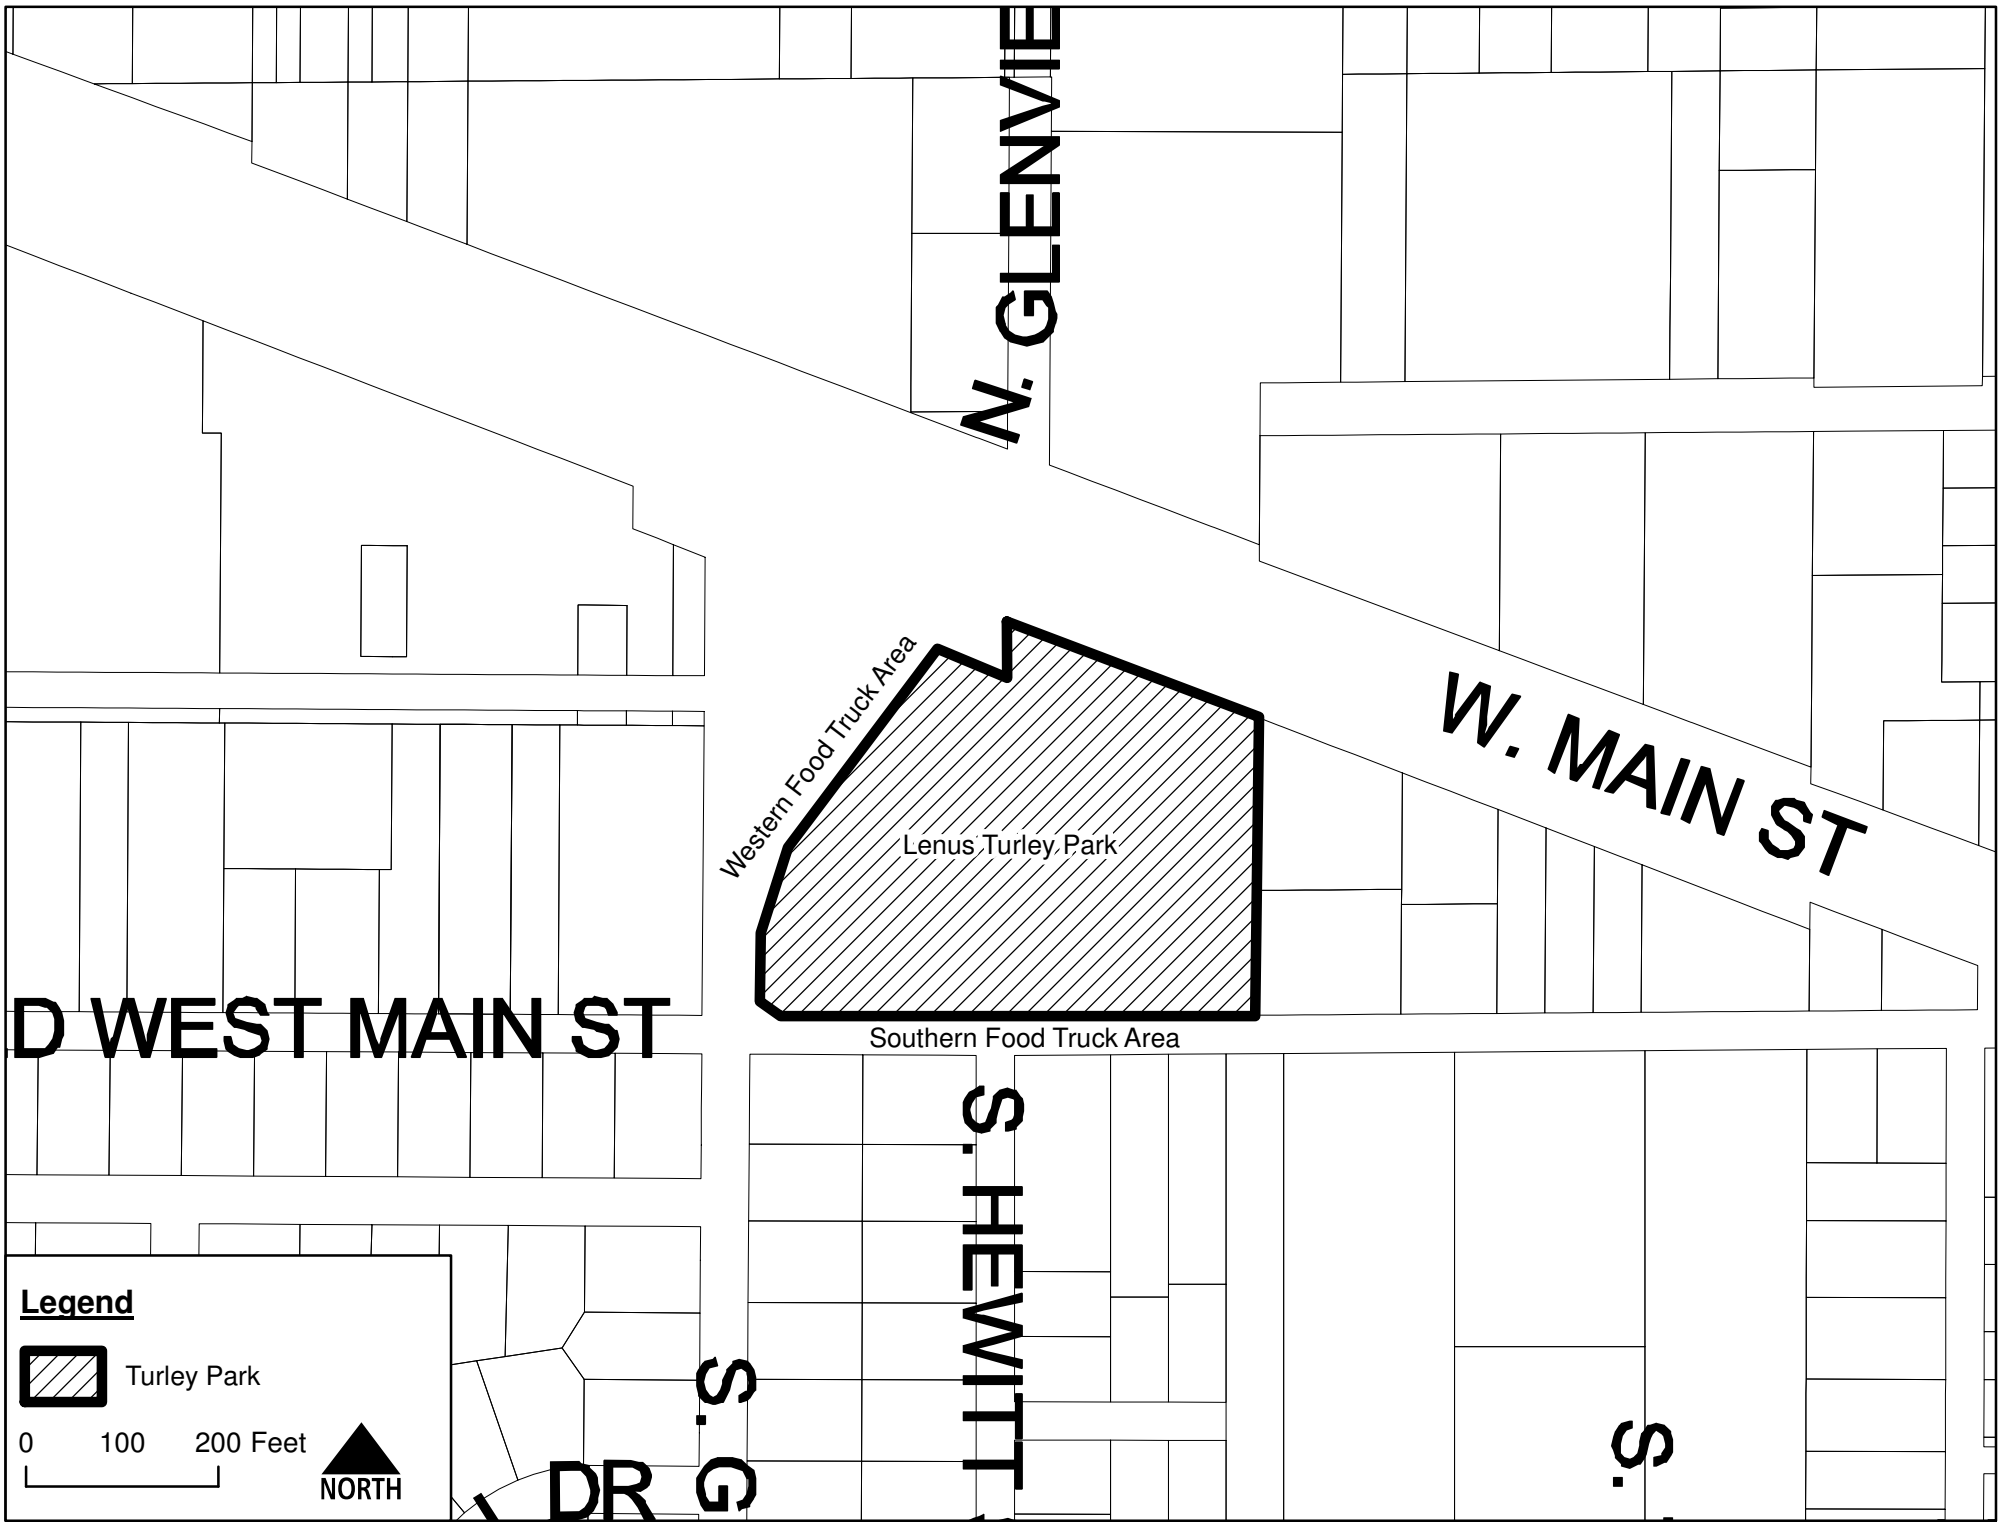

E. BIRCH ST

E. CHESTNUT ST

N. WALL ST

Food Truck Area

E. ASHLEY

JAMES AND THELMA WALKER AVE

E. OAK ST

E. JACKSON ST

E. MONROE ST

E. WALNUT ST

Western Food
Truck Area

Eastern Food
Truck Area

Historic Town Square

Southern Food
Truck Area

Legend

 Historic Downtown Square

0 100 200 Feet

N. GLENVIE

W. MAIN ST

D WEST MAIN ST

Southern Food Truck Area

Western Food Truck Area

Turley Park

S. HEWITT

S. G DR

S.

Legend

 Turley Park

0 100 200 Feet

NORTH