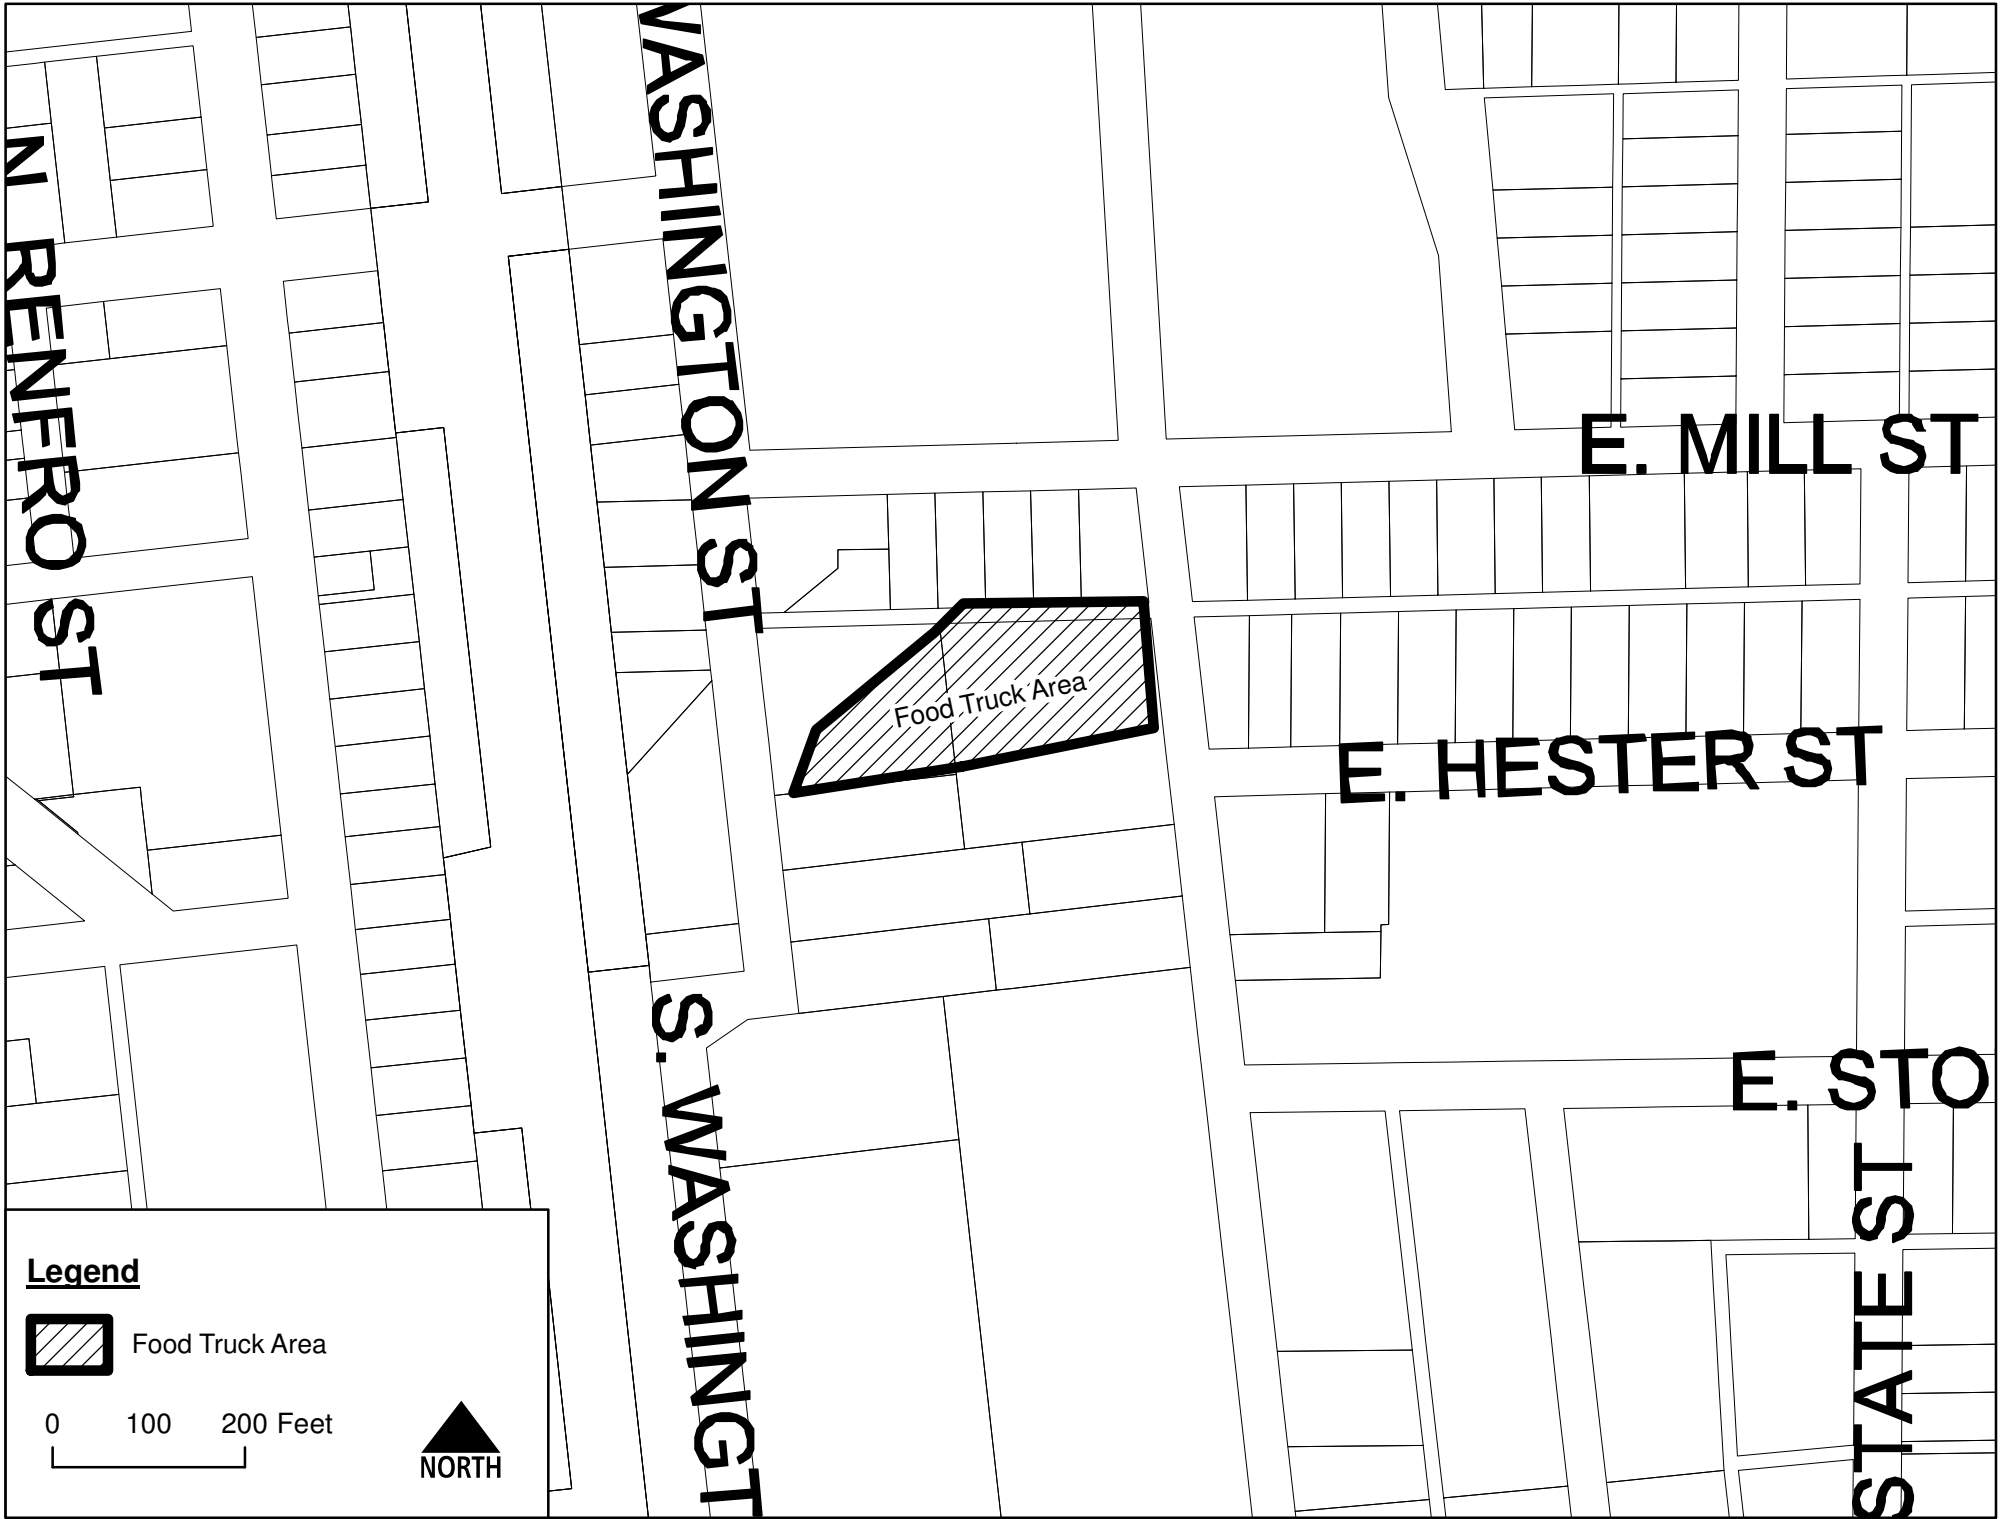

E. BIRCH ST

E. CHESTNUT ST

N. WALL ST

Food Truck Area

E. ASHLEY

JAMES AND THELMA WALKER AVE

E. OAK ST

E. JACKSON ST

N. GUM ST

E. MAIN ST

N. WASHINGTON ST

N. MARION ST

N. BRUSH ST

W. JACKSON ST

S. UNIVERSITY AVE

S. ILLINOIS AVE

E. MONROE ST

E. WALNUT ST

Western Food
Truck Area

Eastern Food
Truck Area

Historic Town Square

Southern Food
Truck Area

Legend

 Historic Downtown Square

0 100 200 Feet

N. GLENVIE

W. MAIN ST

D WEST MAIN ST

Southern Food Truck Area

Western Food Truck Area

Turley Park

S. HEWITT