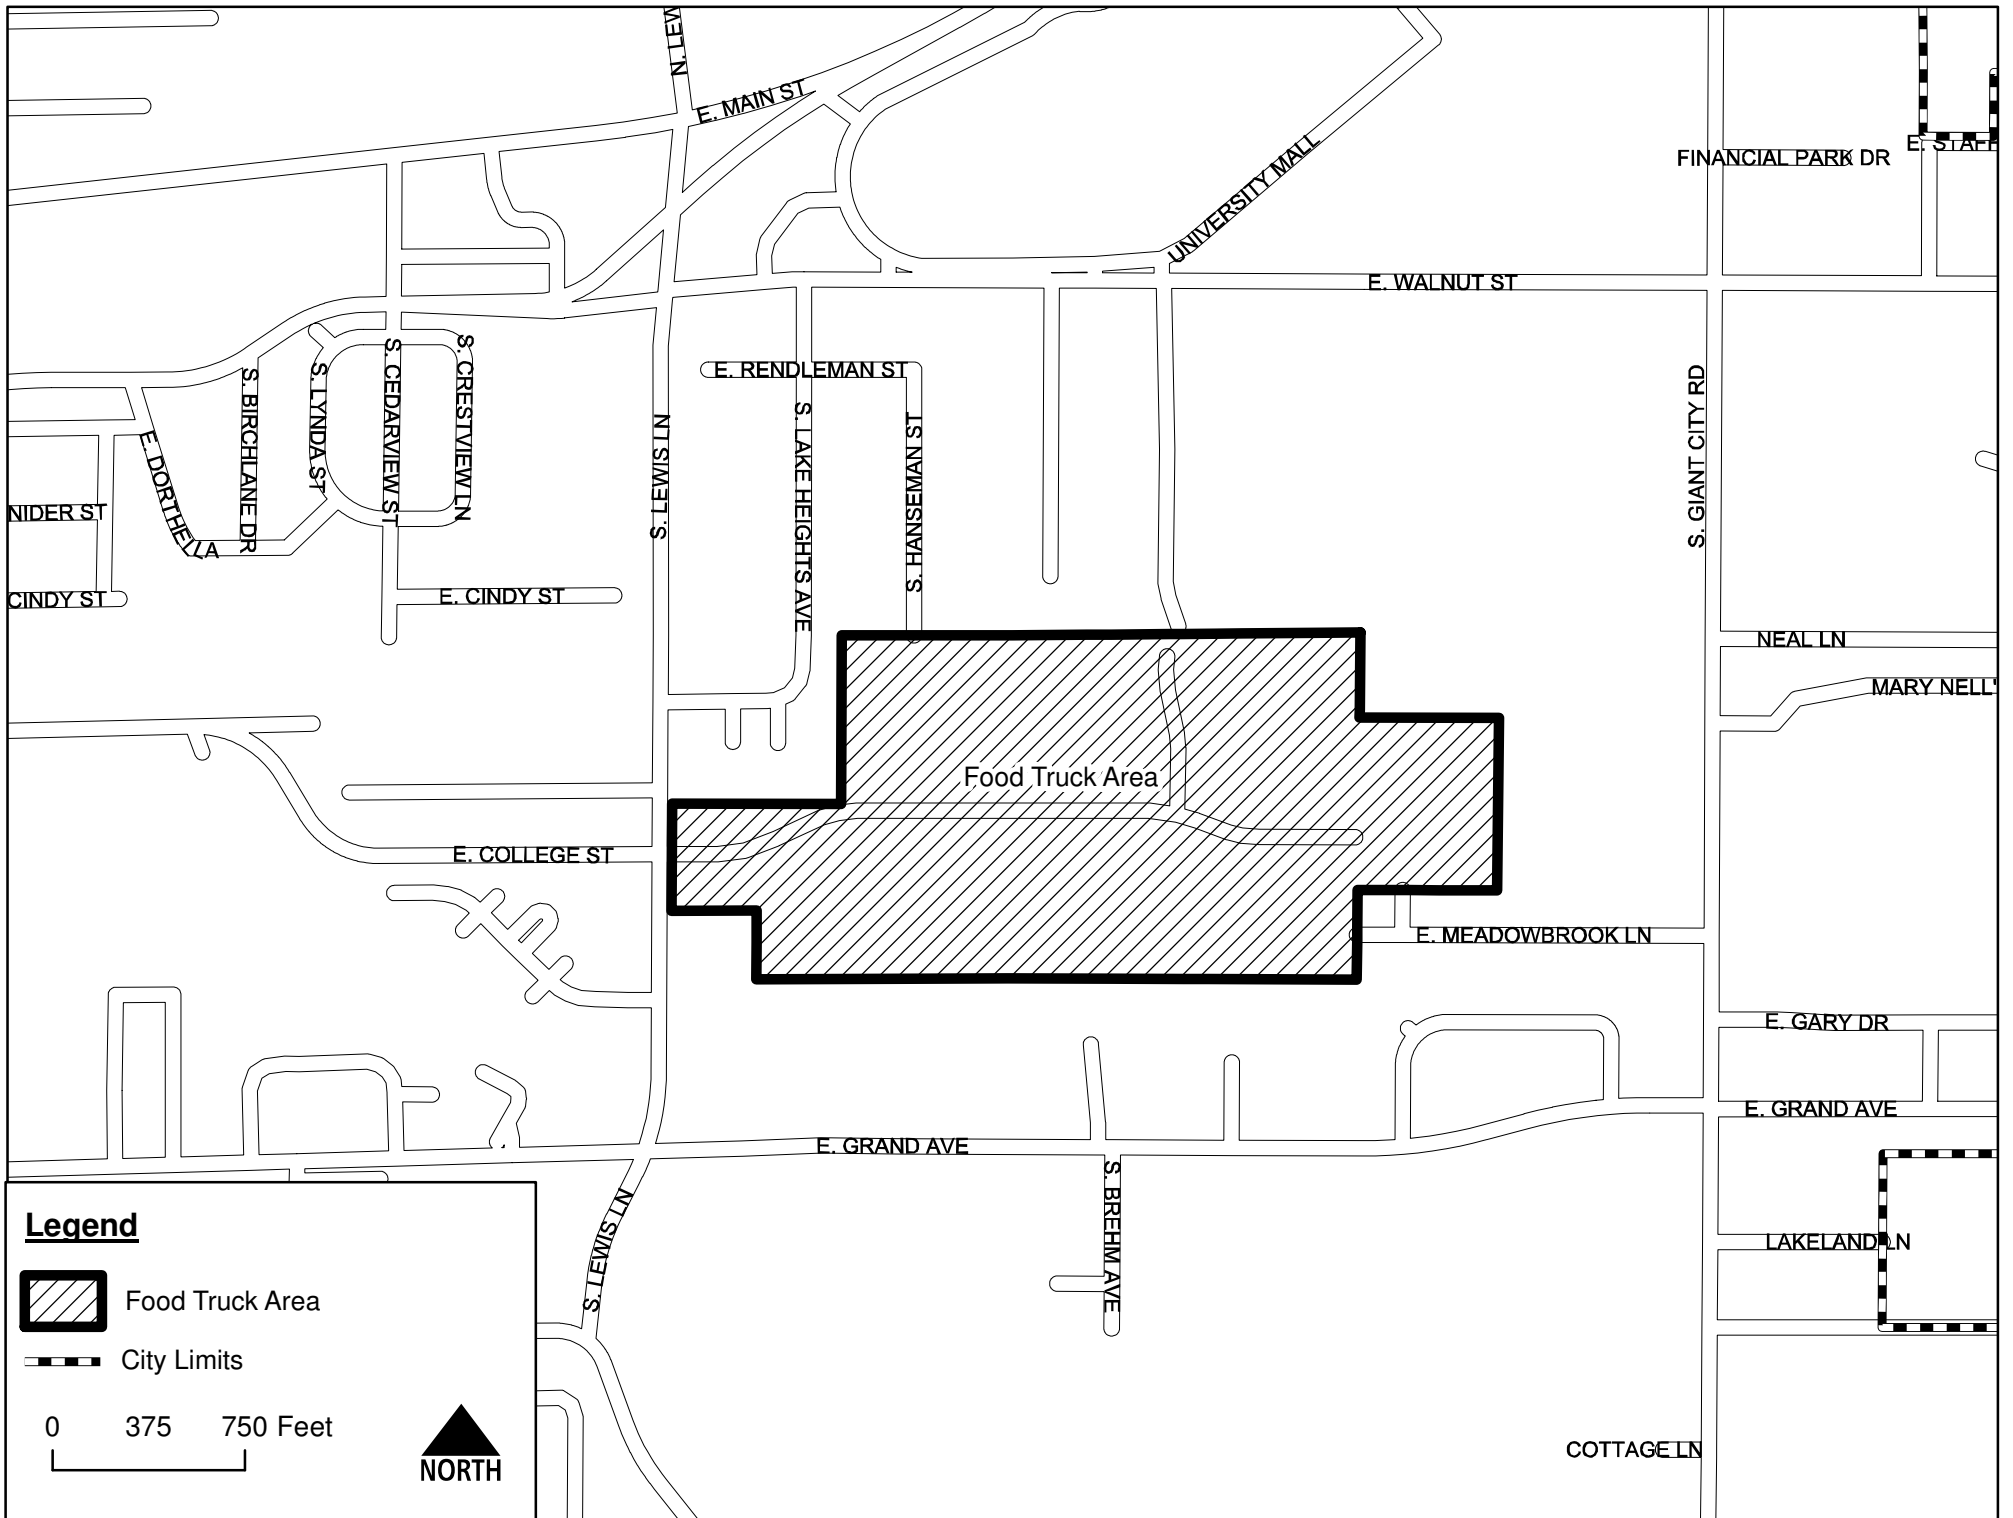

E. BIRCH ST

E. CHESTNUT ST

N. WALL ST

Food Truck Area

E. ASHLEY

JAMES AND THELMA WALKER AVE

E. OAK ST

E. JACKSON ST

E. MONROE ST

E. WALNUT ST

Western Food
Truck Area

Eastern Food
Truck Area

Historic Town Square

Southern Food
Truck Area

Legend

 Historic Downtown Square

0 100 200 Feet

N. GLENVIE

W. MAIN ST

D WEST MAIN ST

Southern Food Truck Area

Western Food Truck Area

Turley Park

S. HEWITT

S. G DR

S.

Legend

 Turley Park

0 100 200 Feet

NORTH