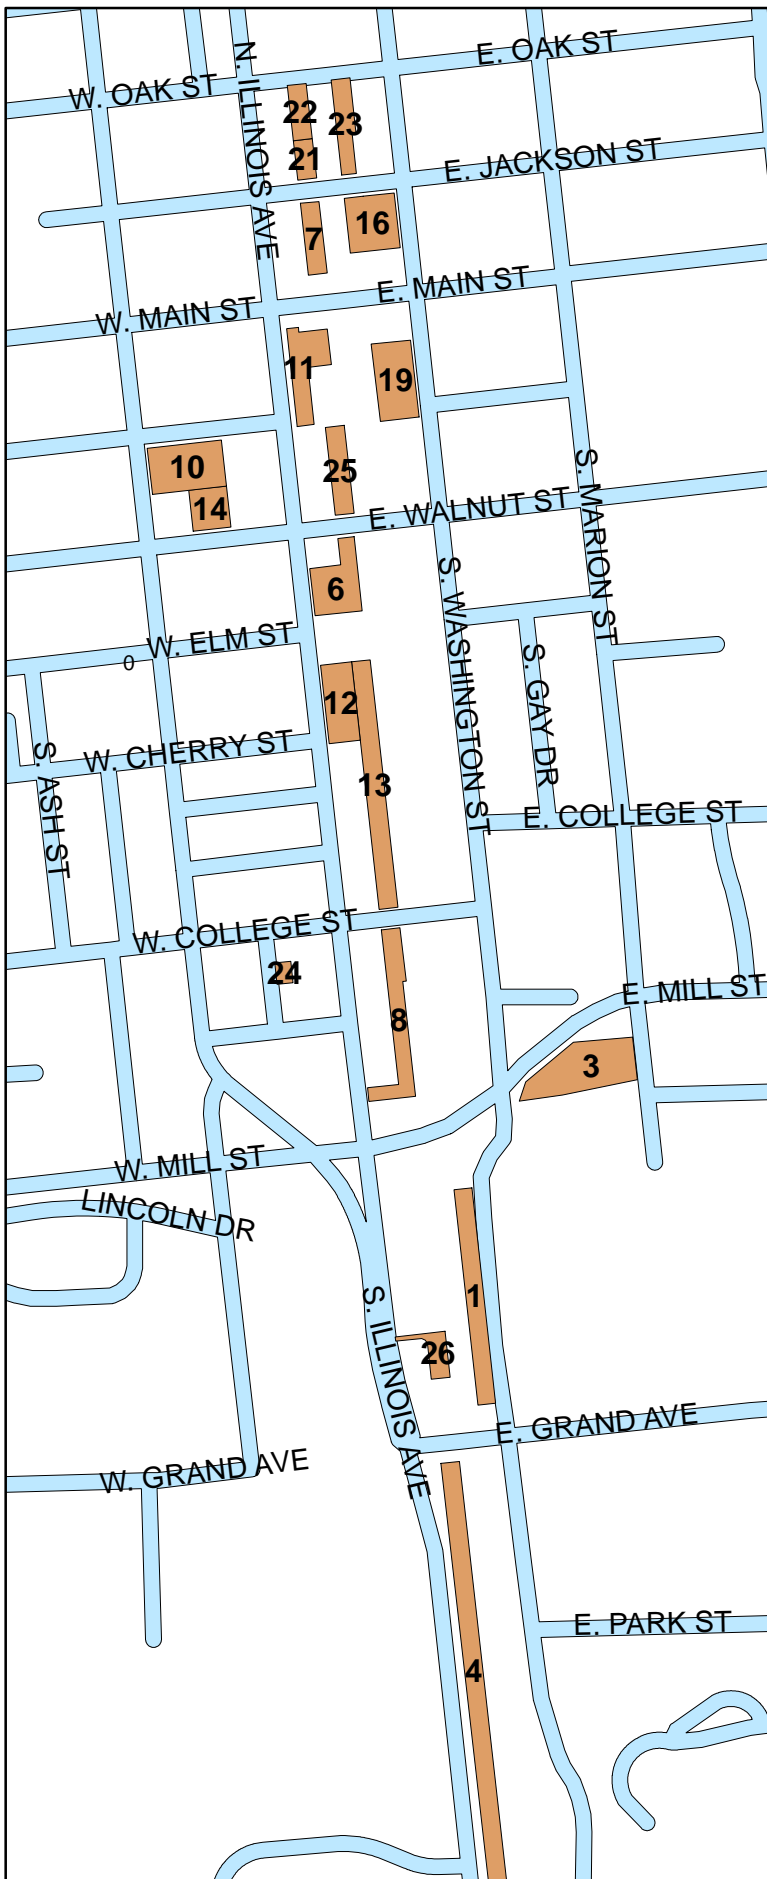

Carbondale Downtown Parking Lot Map

Legend

- City Parking Lots
- Streets

Lot #	Location and Notes	# Stalls
1	Not Available for Parking - Leased	0
3	East Mill Street at Washington	126
4	South Illinois Avenue, South of Grand	202
6	Walnut Street - South of Illinois Avenue	19
7	Permit Only Parking - Jackson at Historic Pavilion	41
8	South Illinois Avenue - College to Mill	100
10	City Hall - Employee Parking Lot	93
11	South Illinois Avenue - Main to Monroe (Old Depot)	70
12	Amtrak Station - Metered and Long Term Parking	41
13	South Illinois Avenue, Amtrak Station to College	101
14	City Hall - Metered Parking Lot	38
15	North Illinois Avenue at Chestnut Street (not pictured)	27
16	Washington at Jackson	67
19	Washington at Monroe (Veterans Plaza)	55
21	Not Available for Parking - Leased	0
22	Not Available for Parking - Leased	0
23	Jackson Street - Between Washington and Oak	30
24	Renfro South of College (Leased by City)	13
25	Walnut Street, north of Illinois Avenue	39
26	South Illinois Avenue - North of Grand	18